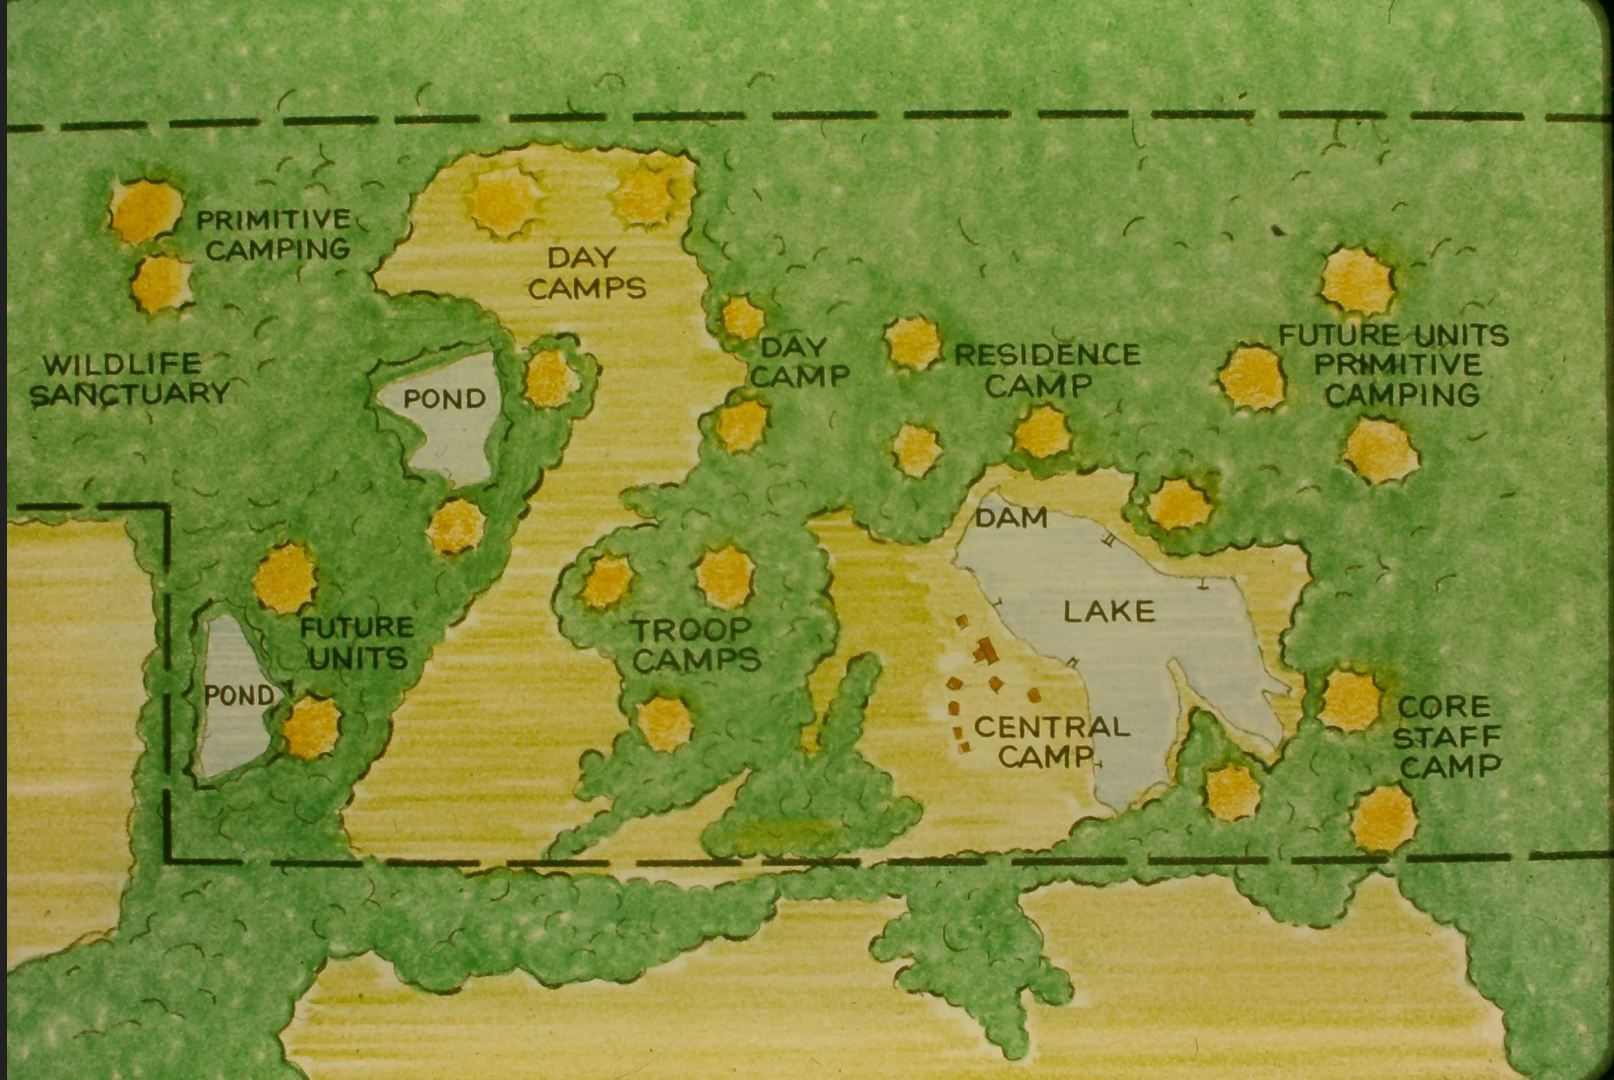

# Beginnings

Girl Scout Camp Timbercrest

ted at  
Girl  
many

from  
et of  
nd a

uqua  
and  
arge  
ears  
t in  
rent

own  
as  
as  
rea  
ac-  
the  
ass  
ese  
ad-  
ct-

irl  
he  
re  
er

**DOROTHY PIHLBLAD**

The  
the ca  
the pa  
portra  
Juliet  
move  
part  
includ  
Purita  
encar  
coloni  
the C  
Home

The  
of the  
direc  
where  
fire a

At  
leade  
incre  
The  
1938  
State  
by th  
progr

The  
Jame  
taine  
Ship  
1939  
and

Entrance

Camp  
**TIMBERCREST**  
Chautauqua Area Girl Scouts

Established 1963

...and who named  
Timbercrest?

Louise Wood

Thank You